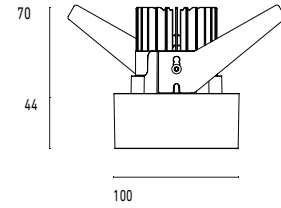

101 10 000225.022

Model

Name	Mono 100 Type 2 Recessed Downlighter
Finish	Structured Black
Area	Indoor

System

Power (Luminaire)	24W
Power (System)	27W
Voltage	240V-AC
Optics	Rotationally Symmetrical Direct 30°
Colour Temperature	4000°K
Luminous Flux	2029lm
TM30	Rf95 Rg103
CRI	Ra97
Lumen Maintenance	L90 B10 50000hrs
Chromacity	<3 McAdam Step Ellipse
Articulation	Fixed
Cut-Out	
Ingress Protection	IP44
Control Device	Remote Phase DIM (Included)
Class	III